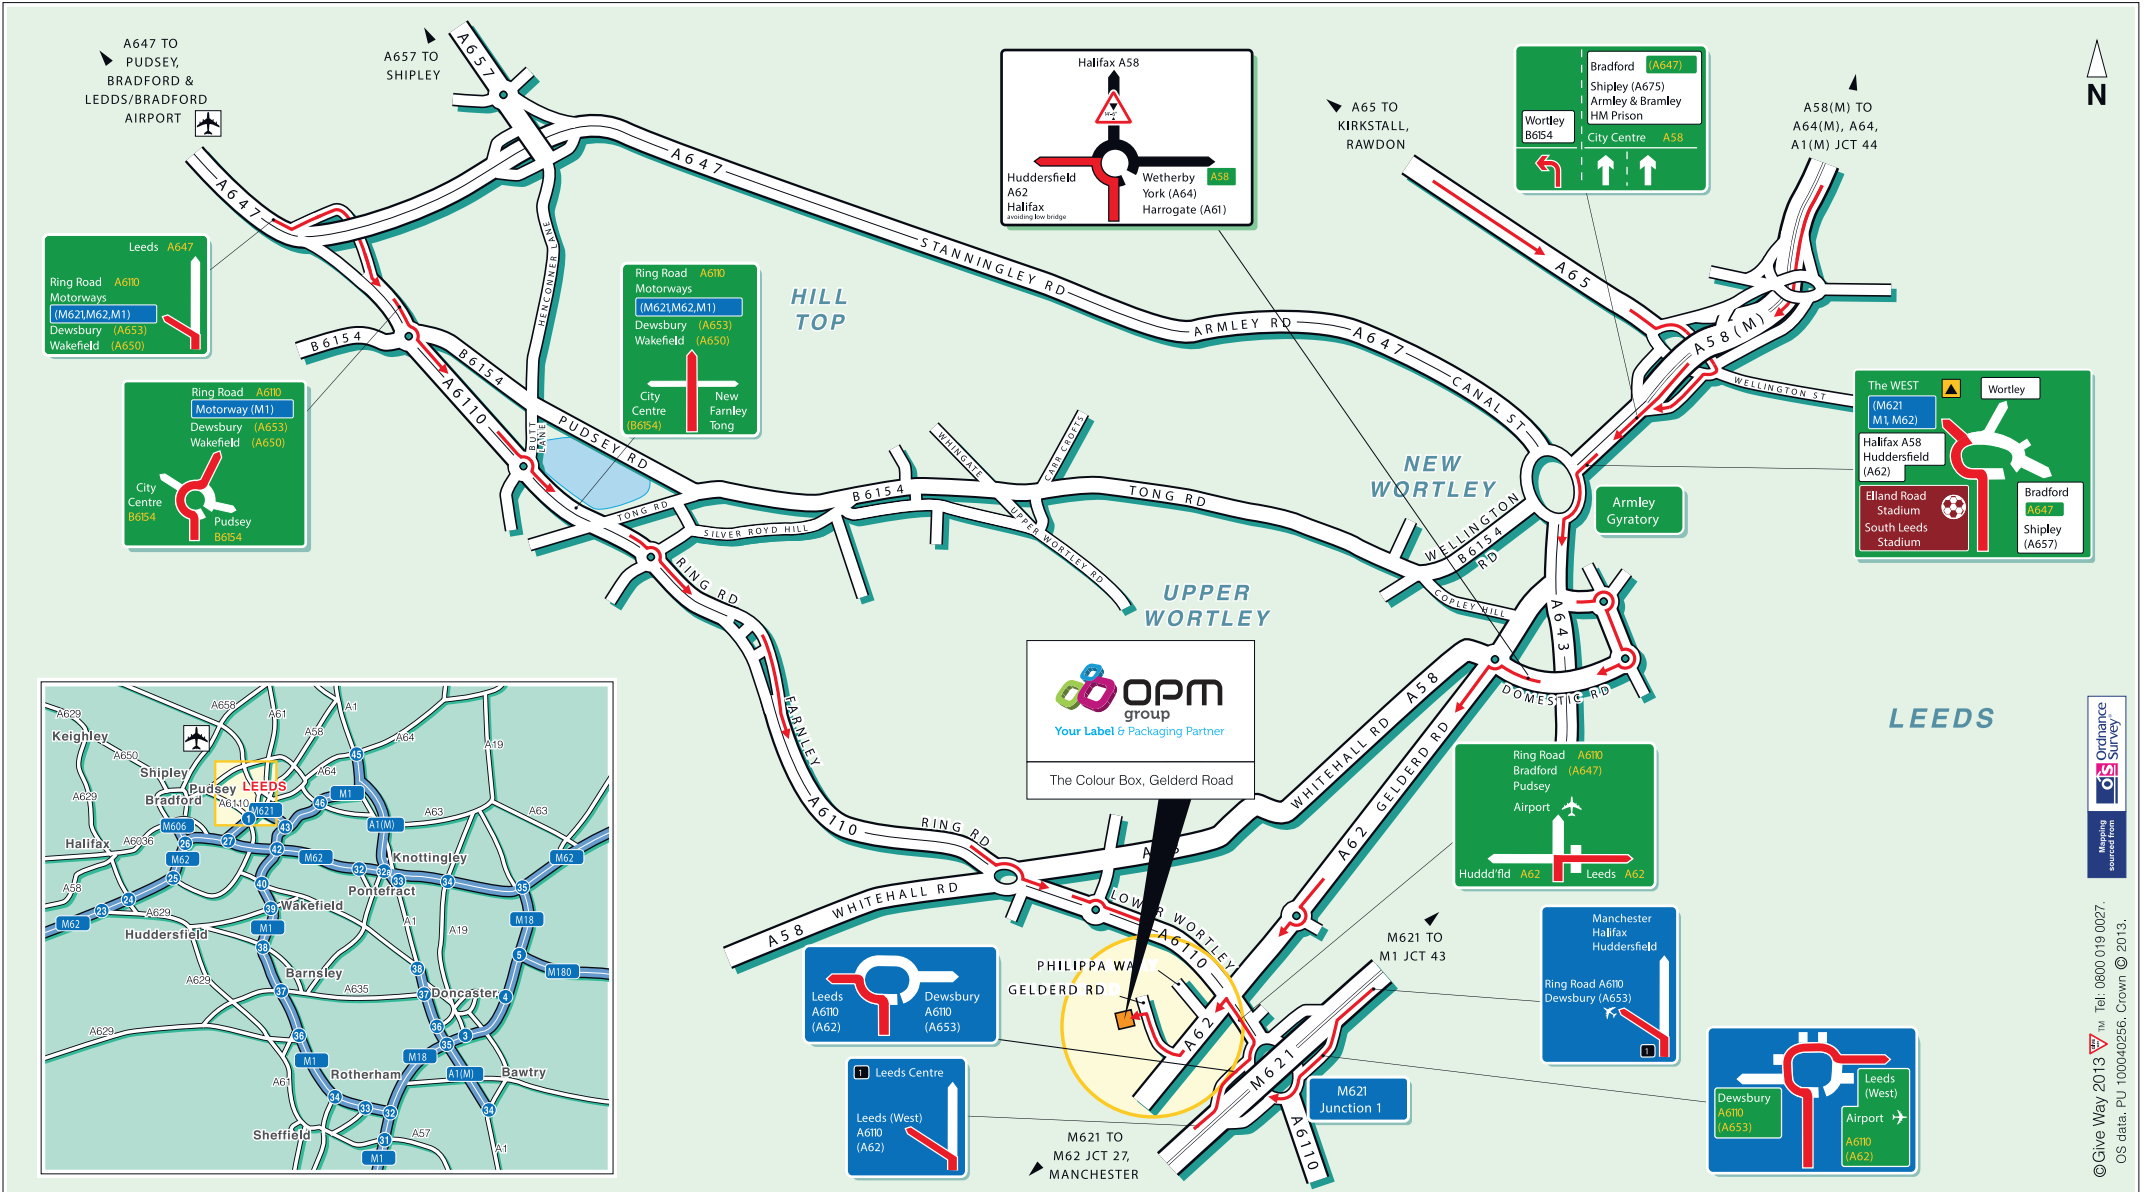

Approximately 30 minutes drive away.

By Bus, Aire St (behind Leeds train station)

Bus number 299 - journey time 8 minutes.

OPM group
Your Label & Packaging Partner
The Colour Box, Gelderd Road

A647 TO
PUDSEY,
BRADFORD &
LEEDS/BRADFORD
AIRPORT

Leeds A647
Ring Road A610
Motorways
(M621, M62, M1)
Dewsbury (A653)
Wakefield (A650)

Ring Road A610
Motorway (M1)
Dewsbury (A653)
Wakefield (A650)
City Centre B654
Pudsey B654

Ring Road A610
Motorways
(M621, M62, M1)
Dewsbury (A653)
Wakefield (A650)
City Centre (B654)
New Farmley
Tong

Ring Road A610
Bradford (A647)
Pudsey
Airport
Huddersfield A62
Leeds A62

Manchester
Halifax
Huddersfield
Ring Road A610
Dewsbury (A653)

Leeds A610 (A62)
Dewsbury A610 (A653)

Leeds Centre
Leeds (West) A610 (A62)

M621 TO
M62 JCT 27,
MANCHESTER

M621 TO
M1 JCT 43

Dewsbury A610 (A653)
Leeds (West)
Airport
A610 (A62)

Mapping sourced from Ordnance Survey

© Give Way 2013. Tel: 0600 019 0027. OS data. PU 100040256. Crown © 2013.