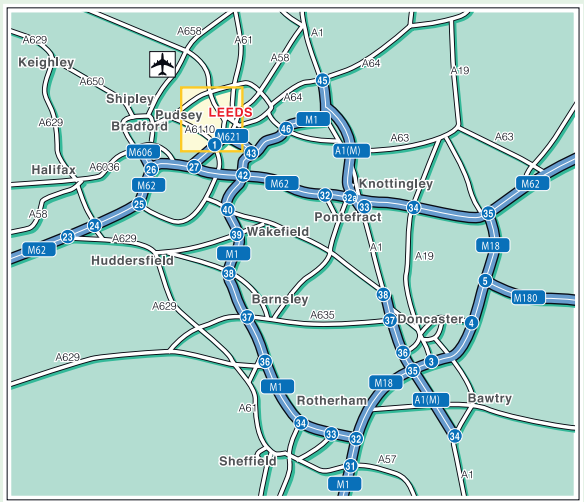

Public Transport

By Rail, Leeds Station

Approximately 15 minutes taxi ride away.
For information on train operators and times phone National Rail Enquiries on 0845 7484950.

By Air, Leeds/Bradford Airport

Approximately 30 minutes drive away.

By Bus, Aire St (behind Leeds train station)

Bus number 299 - journey time 8 minutes.

OPM group
Your Label & Packaging Partner
The Colour Box, Gelderd Road

A647 TO
PUDSEY,
BRADFORD &
LEEDS/BRADFORD
AIRPORT

Leeds A647
Ring Road A610
Motorways
(M621, M62, M1)
Dewsbury (A653)
Wakefield (A650)

Ring Road A610
Motorway (M1)
Dewsbury (A653)
Wakefield (A650)
City Centre B654
Pudsey B654

Ring Road A610
Motorways
(M621, M62, M1)
Dewsbury (A653)
Wakefield (A650)
City Centre (B654)
New Farmley
Tong

Ring Road A610
Bradford (A647)
Pudsey
Airport
Huddersfield A62
Leeds A62

Manchester
Halifax
Huddersfield
Ring Road A610
Dewsbury (A653)

Leeds A610 (A62)
Dewsbury A610 (A653)

Leeds Centre
Leeds (West) A610 (A62)