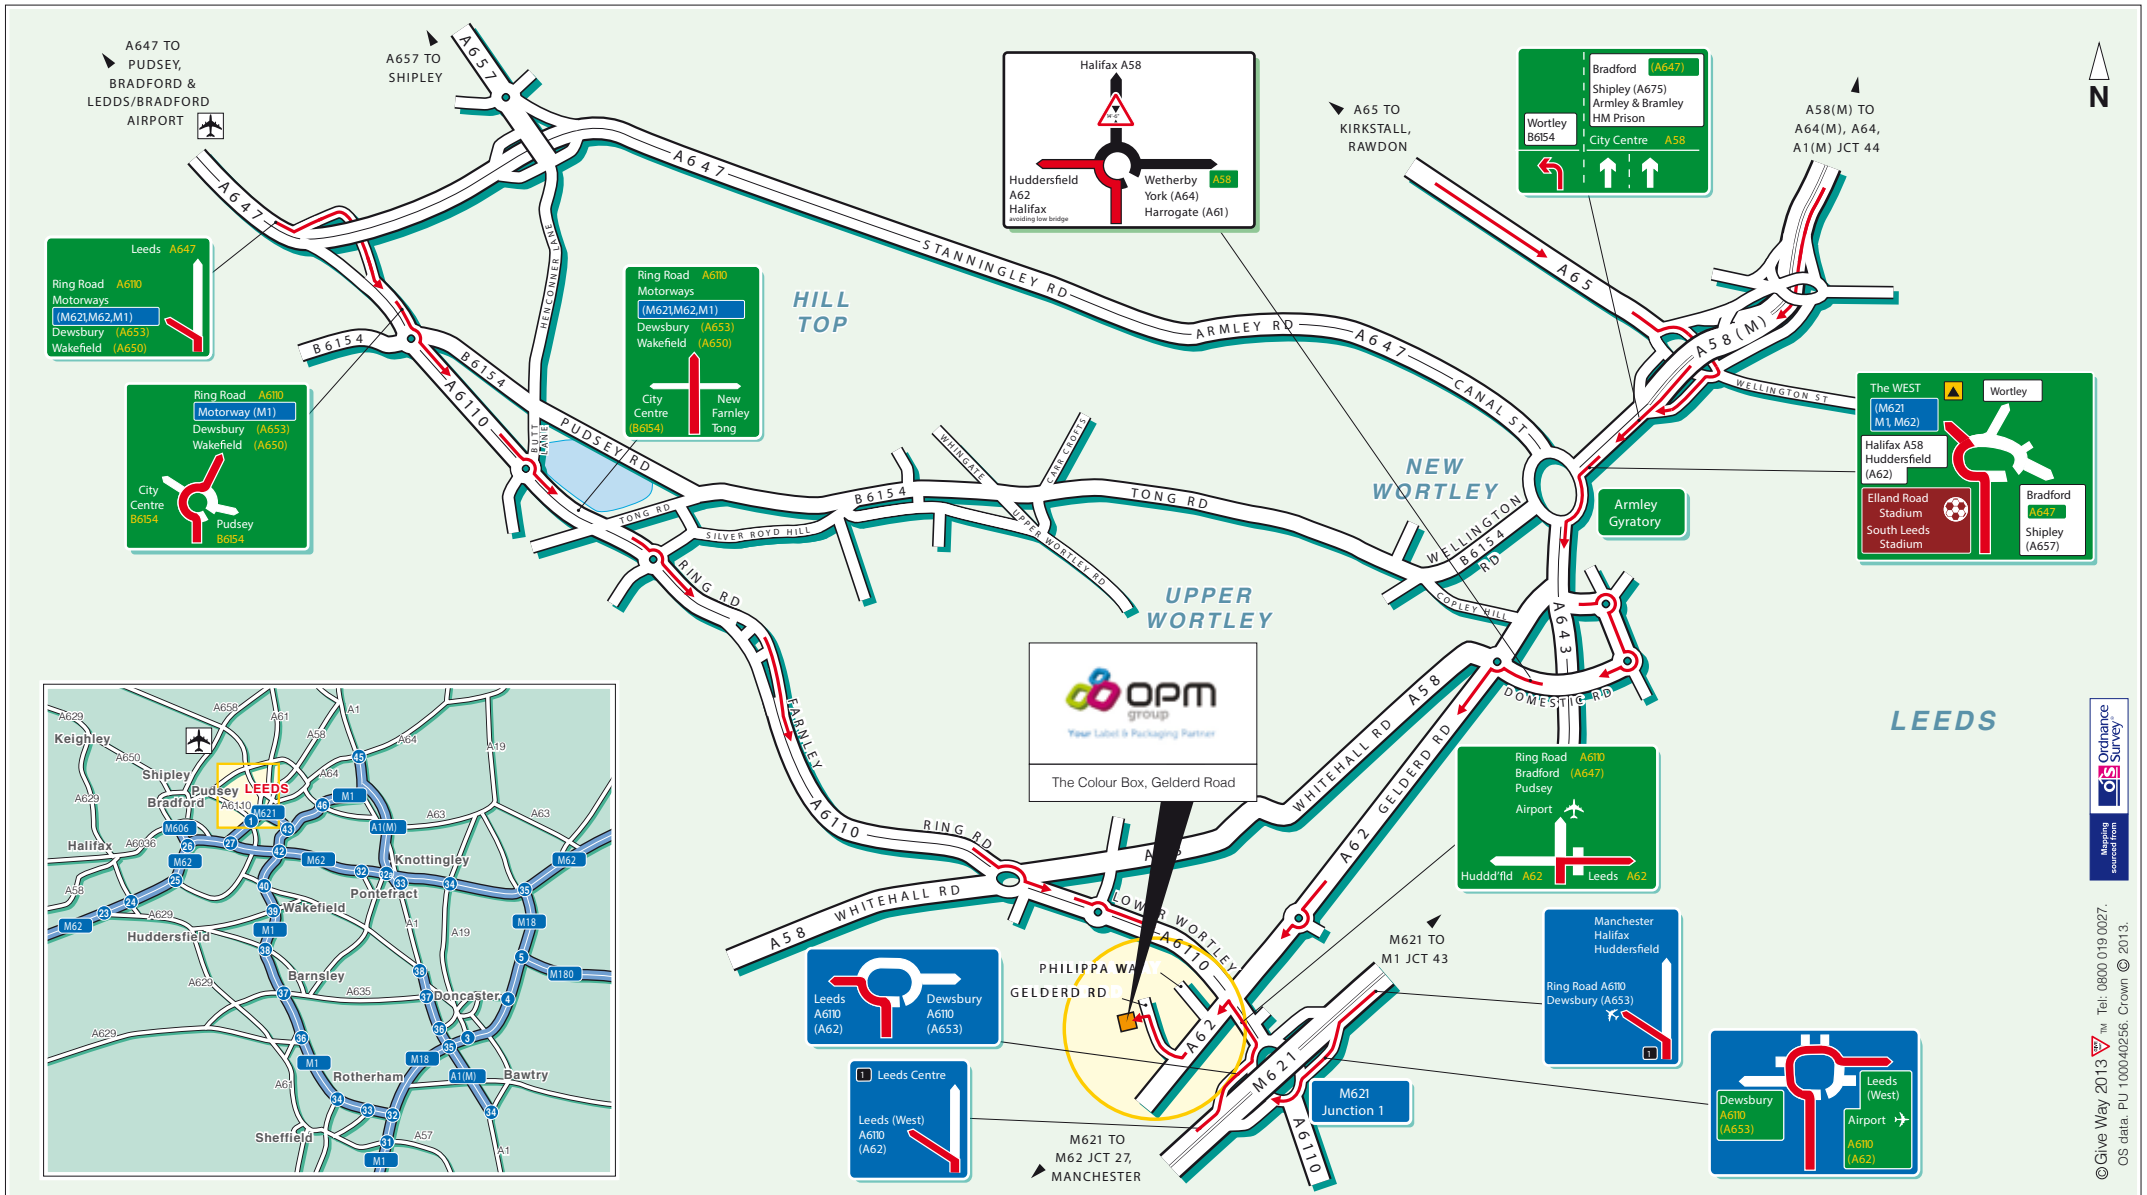

Your Label & Packaging Partner

OPM (Labels and Packaging) Group Ltd
 The Colour Box, Gelderd Road, Leeds LS12 6TG

Tel: +44 (0)113 231 1000
 Fax: +44 (0)113 263 0609
 www.opmlabels.com

Public Transport

By Rail, Leeds Station
 Approximately 15 minutes taxi ride away.
 For information on train operators and times phone National Rail Enquiries on 0845 7484950.

By Air, Leeds/Bradford Airport
 Approximately 30 minutes drive away.

By Bus, Aire St (behind Leeds train station)
 Bus number 299 - journey time 8 minutes.

© Give Way 2013. Tel: 0800 019 0027.
 OS data. PU 100040256. Crown © 2013.